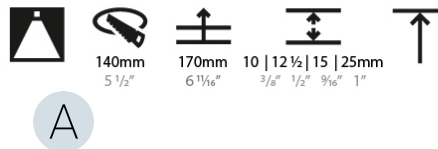

GENERAL

Series: Bioniq
 Subseries: Bioniq Round Deep
 Brand: Prolicht
 Division: Architectural
 Mounting Type: Trimless
 Mounting Location: Ceiling
 Subcategory: Downlight

PHYSICAL

Shape: Round
 Diameter (mm): 136
 Diameter (in): 5 3/8
 Height (mm): 151
 Height (in): 5 15/16
 Ceiling Thickness (mm): 10 / 12.5 / 15 / 25
 Ceiling Thickness (in): 3/8 or 1/2 or 9/16 or 1
 Min. Recessing Depth (mm): 170
 Min. Recessing Depth (in): 6 11/16
 Light Distribution: Downlight
 Weight (kg): 1.078
 Weight (lbs): 2.37
 Fixture Finish: SSR / BKV / CWI / CRY / HAB / UFT / ITA / RUA / FTG / MYG / LOD / PUS / FRO / FUP / KIA / POP / BLS / SPG / MEY / GOH / GUM / CHC / COM / ABZ / JAG / OBR / MOS / ROR
 Fixture Material: Aluminum Die Cast
 Cut-out Measurements: Ø 140mm / 5 1/2"
 Upon Request: Unique Ceiling Thickness

OPTICAL

Reflector°: 18 / 34
 Optic°: Lens Pack - No Lens / Linear Spread Lens / Honeycomb / Spread Lens
 Adjustability: Fixed
 Upon Request: Special Beam Angles

RATINGS AND CERTIFICATIONS

382, F 416-247-9319, www.zaneen.com
 Certified and Compliant for North American Standards at the end of the existing Model #. For assistance on 'custom' specifications, contact zteam@zaneen.com.
 In a constant effort to supply the best product, we reserve the right to change specifications or materials without notice. The most recent specification sheets are found at zaneen.com
 IP rating: IP20