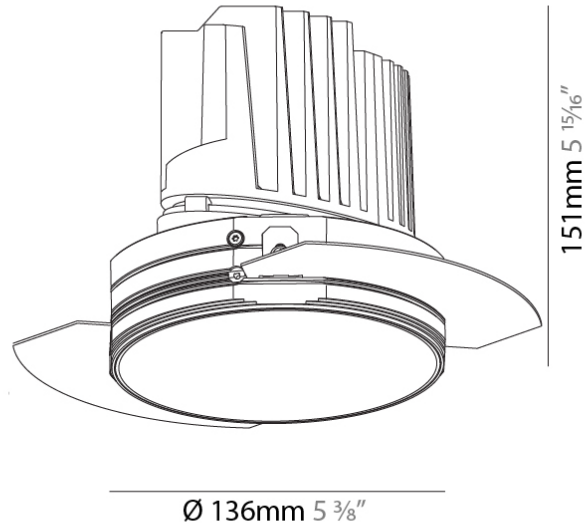

GENERAL

Series: Bioniq
 Subseries: Bioniq Round Deep
 Brand: Prolicht
 Division: Architectural
 Mounting Type: Trimless
 Mounting Location: Ceiling
 Subcategory: Downlight

PHYSICAL

Shape: Round
 Diameter (mm): 136
 Diameter (in): 5 3/8
 Height (mm): 151
 Height (in): 5 15/16
 Ceiling Thickness (mm): 10 / 12.5 / 15 / 25
 Ceiling Thickness (in): 3/8 or 1/2 or 9/16 or 1
 Min. Recessing Depth (mm): 170
 Min. Recessing Depth (in): 6 11/16
 Light Distribution: Downlight
 Weight (kg): 1.078
 Weight (lbs): 2.37
 Fixture Finish: SSR / BKV / CWI / CRY / HAB / UFT / ITA / RUA / FTG / MYG / LOD / PUS / FRO / FUP / KIA / POP / BLS / SPG / MEY / GOH / GUM / CHC / COM / ABZ / JAG / OBR / MOS / ROR
 Fixture Material: Aluminum Die Cast
 Cut-out Measurements: Ø 140mm / 5 1/2"
 Upon Request: Unique Ceiling Thickness

OPTICAL

Reflector°: 18 / 34
 Optic°: Lens Pack - No Lens / Linear Spread Lens / Honeycomb / Spread Lens
 Adjustability: Fixed
 Upon Request: Special Beam Angles

RATINGS AND CERTIFICATIONS

382, F 416-247-9319, www.zaneen.com
 Certified and Compliant for North American Standards at the end of the existing Model #. For assistance on 'custom' specifications, contact zteam@zaneen.com.
 In a constant effort to supply the best product, we reserve the right to change specifications or materials without notice. The most recent specification sheets are found at zaneen.com
 IP rating: IP20