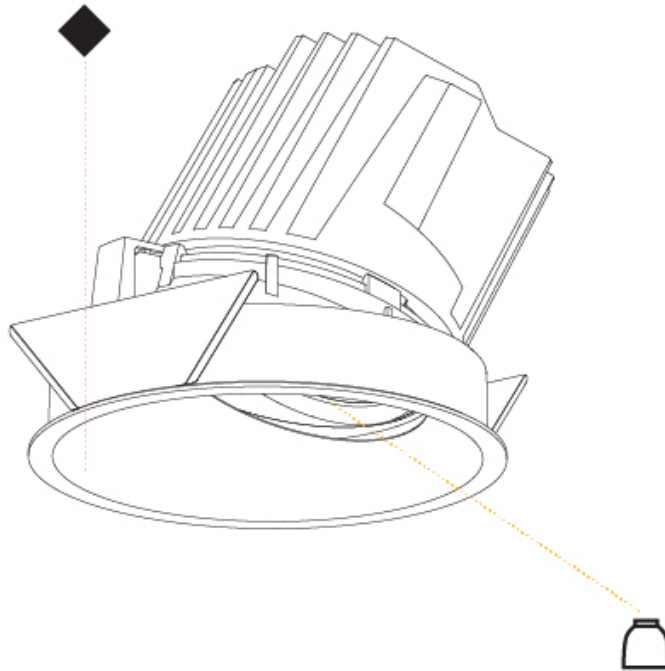

BIONIQ ROUND WALLWASH RECESSED

A35341-

PROJECT

TYPE

SPECIFIER

QUANTITY

DATE